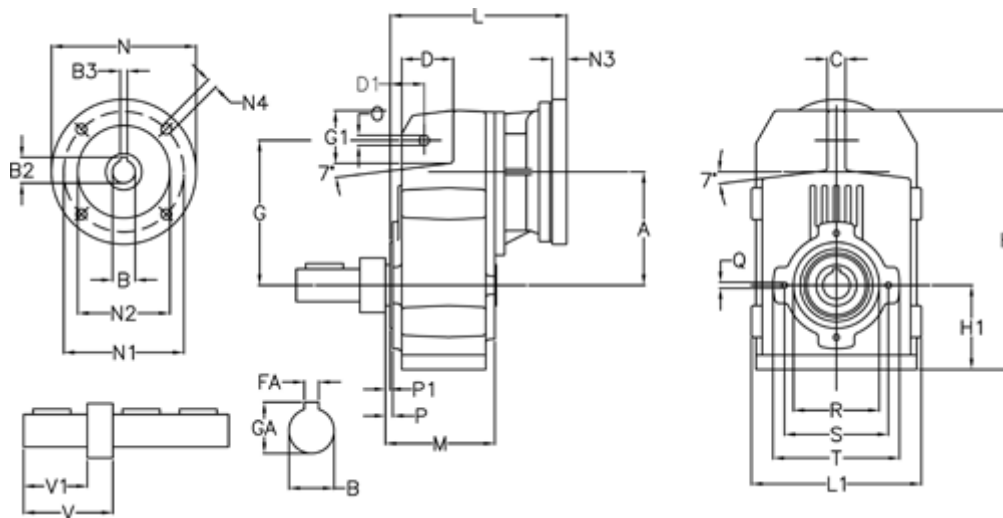

Article number: 29560258971220

Description: Shaft mounted gear
A254R-589,7-P63B5

Measures

A = 128.75	FA = 10	M = 135.5	Q = M10x14
B = 35	G = 162	N = 140	R = 110
B1 = 11	G1 = 58.0	N1 = 115	S = 130
B2 = 12.8	GA = 38.0	N2 = 95	T = 150
B3 = 4	H = 290.5	N4 = M8x19	V = 93.0
C = 20	H1 = 93.5	O = 13	V1 = 60
D = 57.0	L = 268.5	P = 6.0	
D1 = 43.5	L1 = 188	P1 = 3.5	